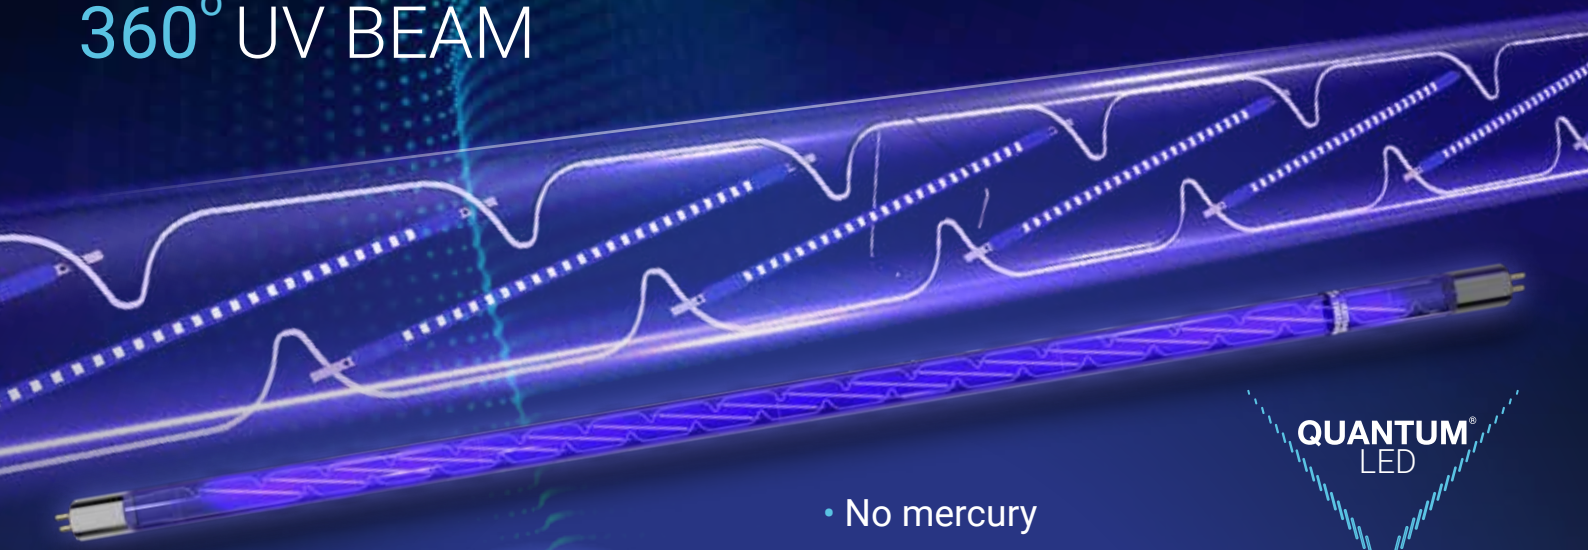

QUANTUM® X LED Tube Technology

360° UV BEAM

360°
UV BEAM

Quantum® X
filament LED