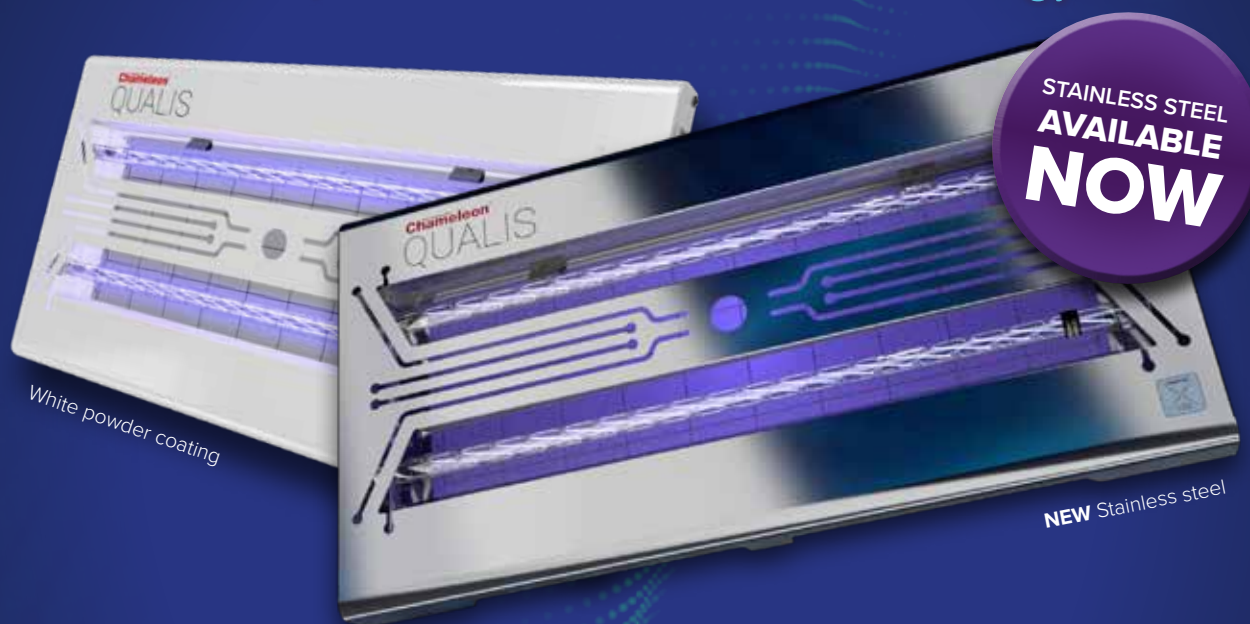

Chameleon[®] QUALIS

with **QUANTUM[®] X LED** technology

The revolutionary UV LED fly control unit the market has been waiting for!

Lowest power consumption, consistent with superior flying insect attraction

A bliss to service - LED tubes require replacement only once every 3 years

PestWest[®] LED sticky board with specially formulated adhesive

Full metal construction

3-year guarantee^(*) and certified to the latest international legislation

- No mercury
- Environmentally sustainable
- FEP shatterproof coated
- Future-proof

Why is the Quantum[®] X different?

- Unrivalled distribution of UVA LED light significantly improving flying insect control.
- Minimal energy consumption without any dimming – typically over 35% less than other LED technologies.
- Lower environmental impact: zero mercury content & 3-year tube lifespan.

COVERAGE: 90-120m²

FINISH:

- White Coated Zintec Steel
- Stainless Steel

TUBE DATA:

- 2 x Quantum X LED tubes
- Shatterproof coating with industry compliant FEP
- Powered by a state of the art LED driver

*excluding consumables